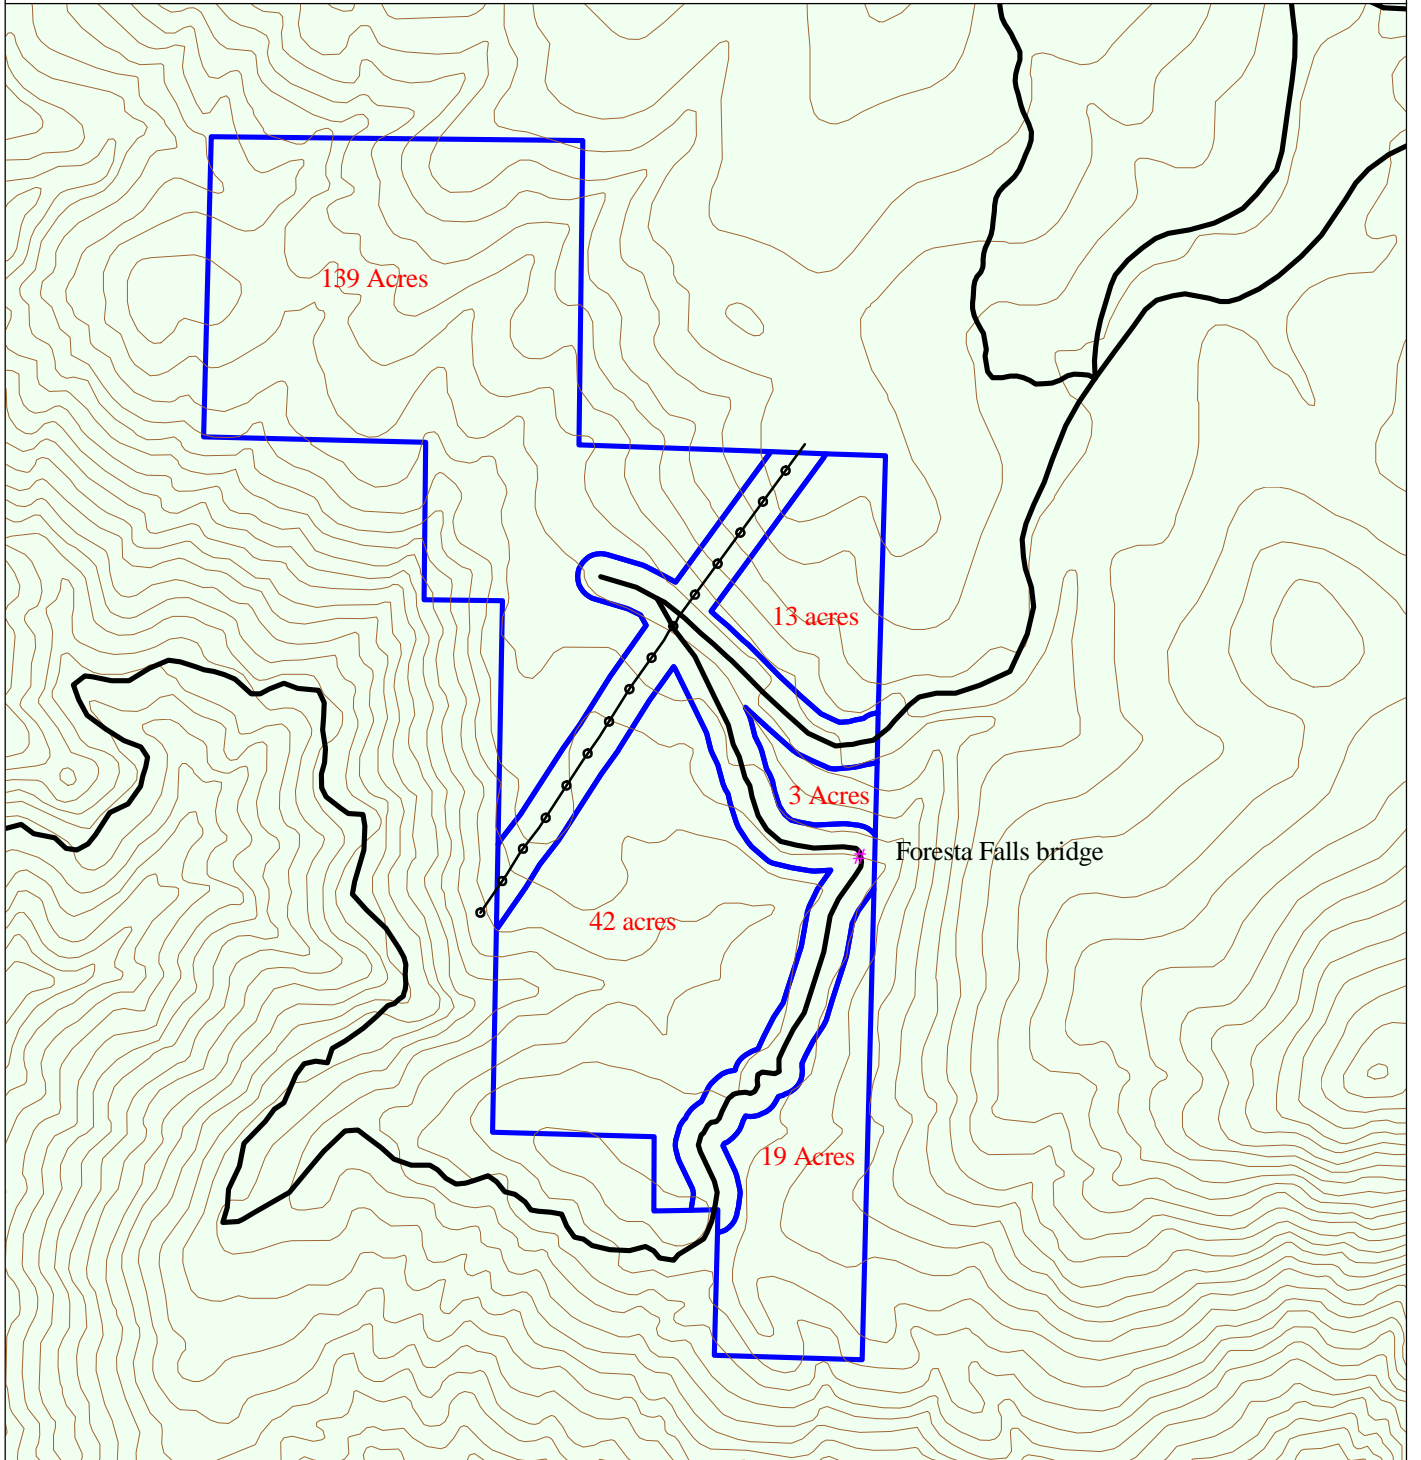

Wilderness Suitability

McCauley Ranch Addition

- Powerline
- Contour Interval 40 Feet
- McCauley Zones

Map Location

National Park Service
Yosemite National Park